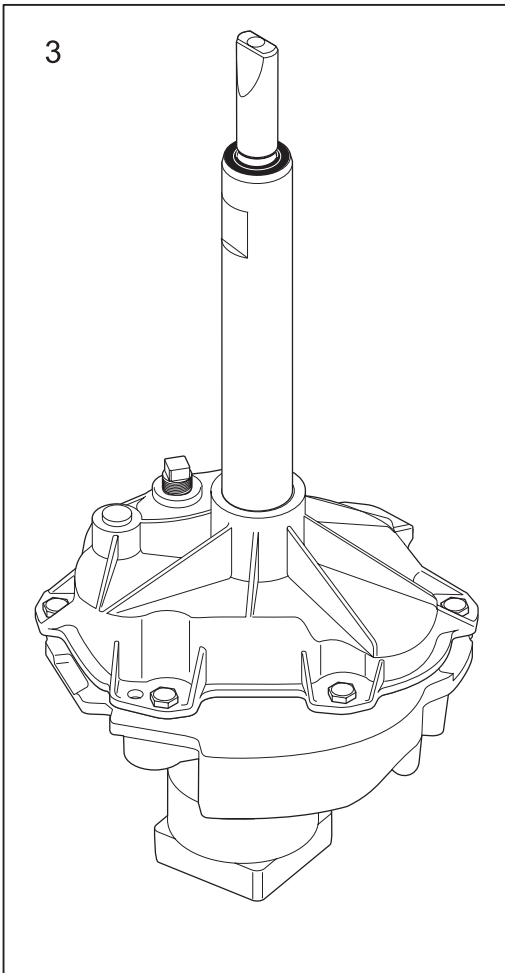

TRANSMISSION

POS. NO	PART NO	DESCRIPTION
2	131475100	Hub-drive
3	131878402	Asmy-trans H+ DAA helical gear
6	131346600	Screw
26	5303279394	Seal-tub
27	131784300	Washer-trans-brg block-Koyo
28	131784400	Spacer-trans brg block-Koyo